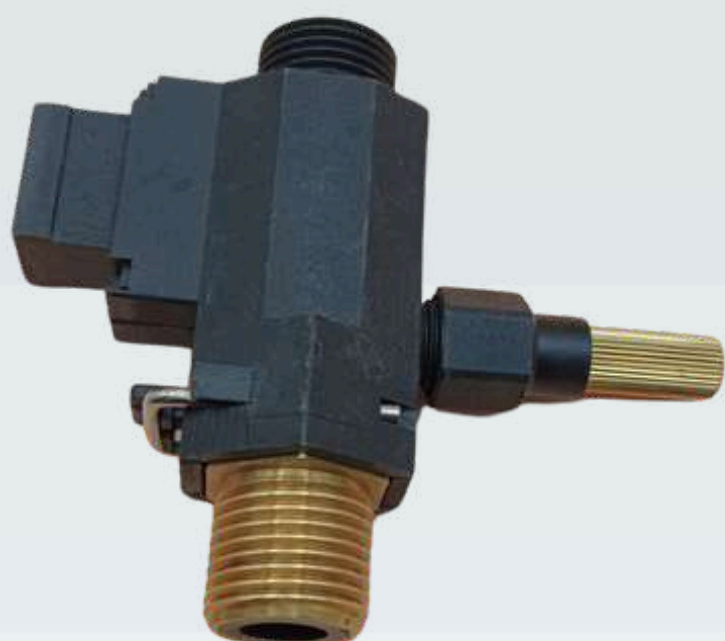

Flowswitch Con Despiche

$12.990 1-3U

$10.390 10-19U

$11.990 4-9U

$9.790 +20U

82