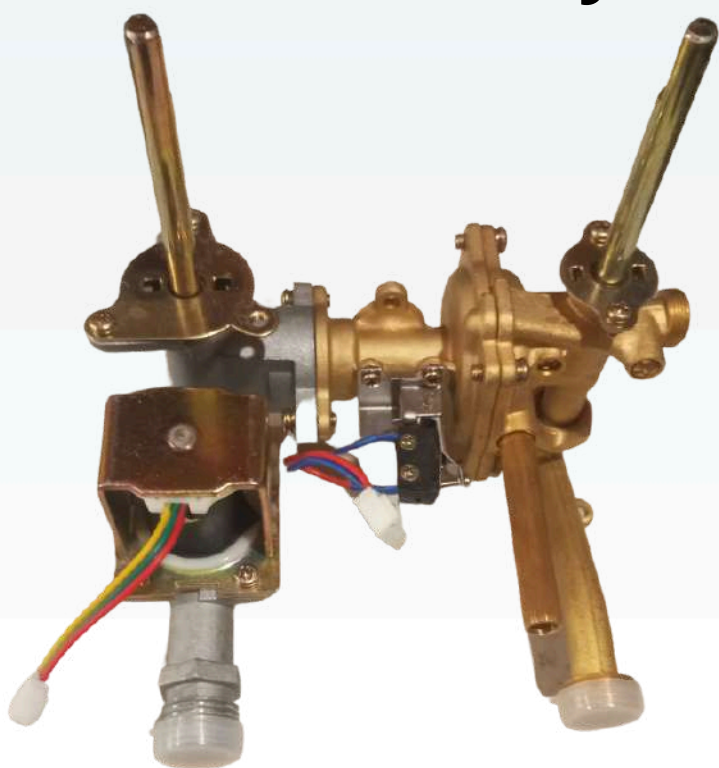

132 Multiválvula Mademsa Vitality 8-11 lts

$22.990_{1-3U}

$19.990_{10-19U}

$20.990_{4-9U}

$18.990_{+20U}