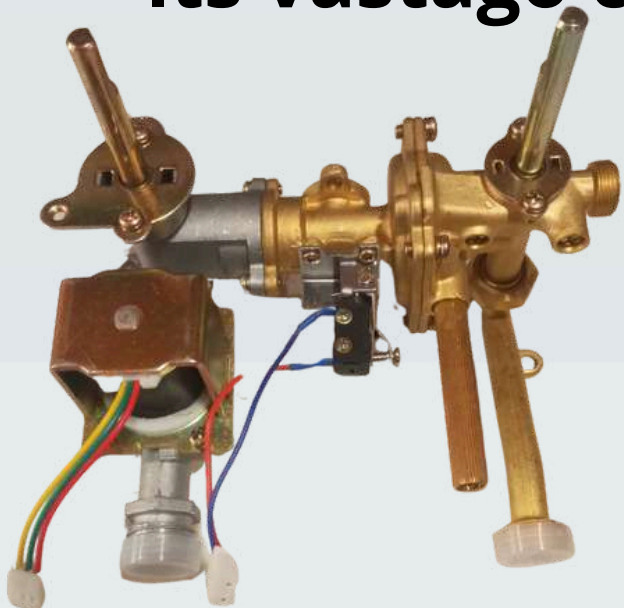

130 Multiválvula Mademsa Vitality 5-7 lts vástago corto

$20.990_{1-3U}

$18.450_{10-19U}

$18.990_{4-9U}

$17.990_{+20U}