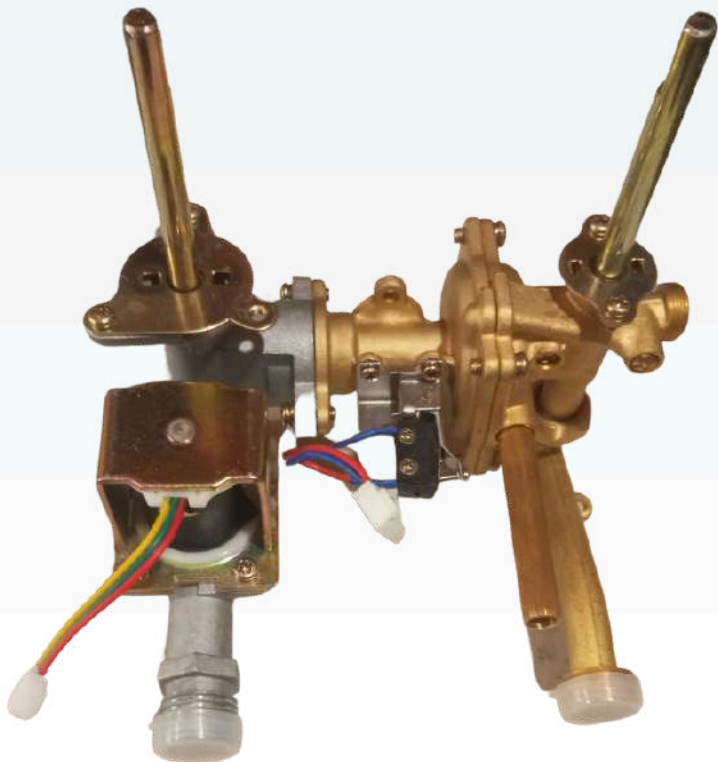

132 Multiválvula Mademsa Vitality 8-11 lts

$22.990_{1-3U}

$19.990_{10-19U}

$20.990_{4-9U}

$18.990_{+20U}