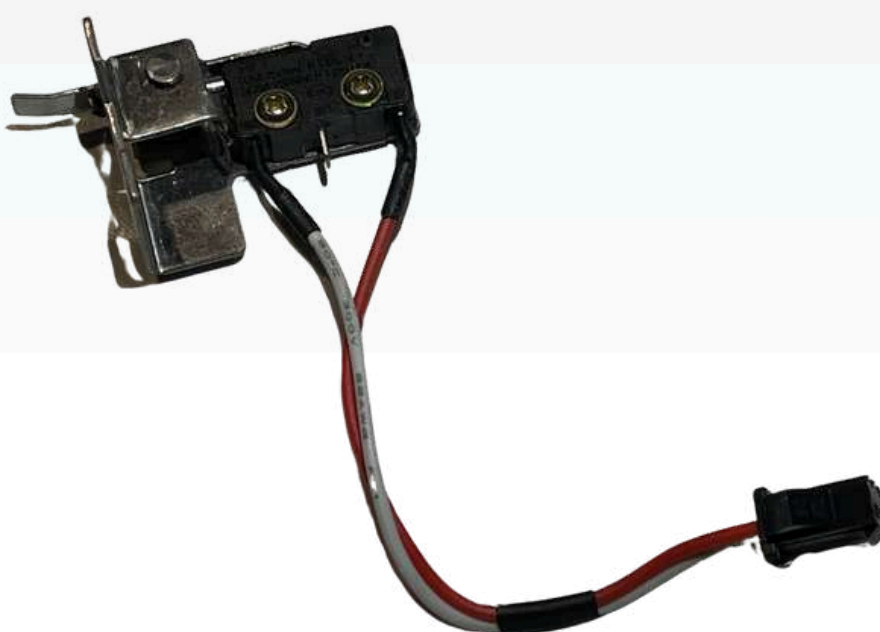

42 Microswitch Albin Trotter

$1.650 1-3U

$1.040 10-19U

$1.200 4-9U

$950 +20U