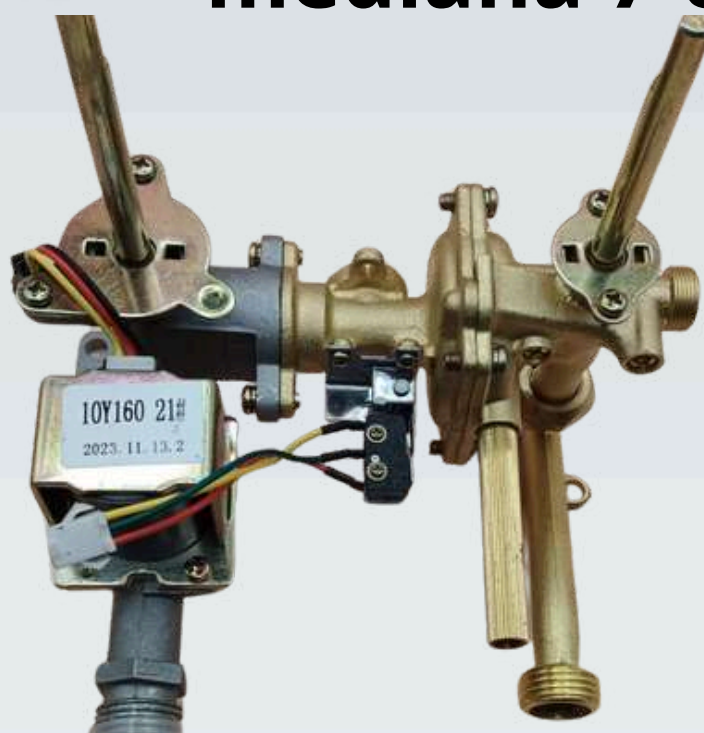

116 Multivalvula 54mm mediana 7-8 lts

$22.990_{1-3U}

$19.990_{10-19U}

$20.990_{4-9U}

$18.990_{+20U}